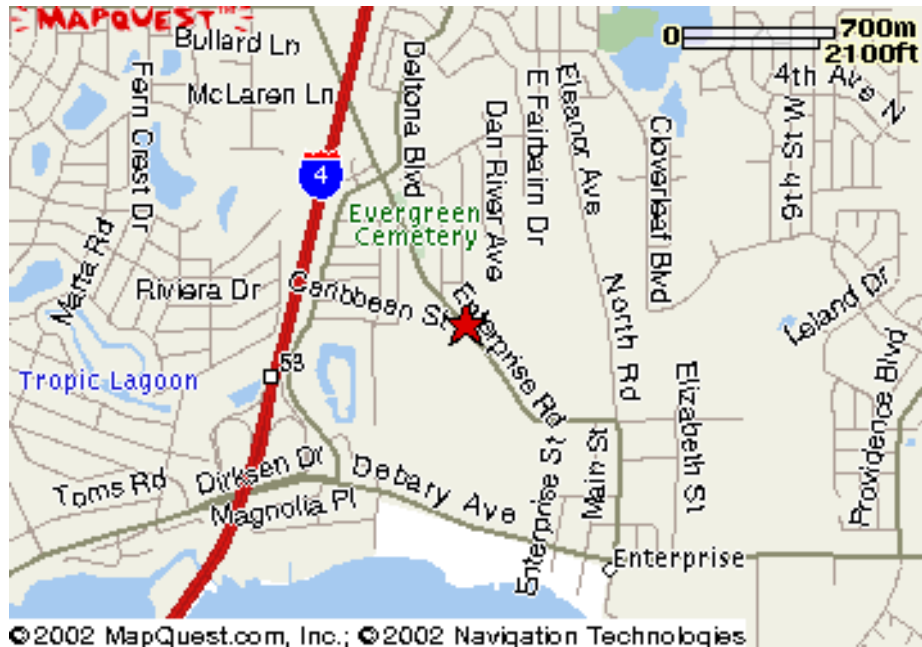

Marc Kolodinsky
Director of Bands

Directions to Deltona Middle School

From I-4 East:

Take the exit- exit number 108- towards DEBARY/DELTONA.
Turn LEFT onto DIRKSEN DR/DEBARY AVE.
DIRKSEN DR/DEBARY AVE becomes DEBARY AVE.
Turn LEFT onto DELTONA BLVD.
Turn RIGHT onto ENTERPRISE RD.

From I-4 West:

Take the exit- exit number 108- towards DEBARY/DELTONA.
Turn LEFT onto DEBARY AVE.
Turn LEFT onto DELTONA BLVD.
Turn RIGHT onto ENTERPRISE RD

VOLUSIA COUNTY
PUBLIC SCHOOLS

PLEASE PARK IN DESIGNATED PARKING AREAS AND ALONG ENTERPRISE RD.!