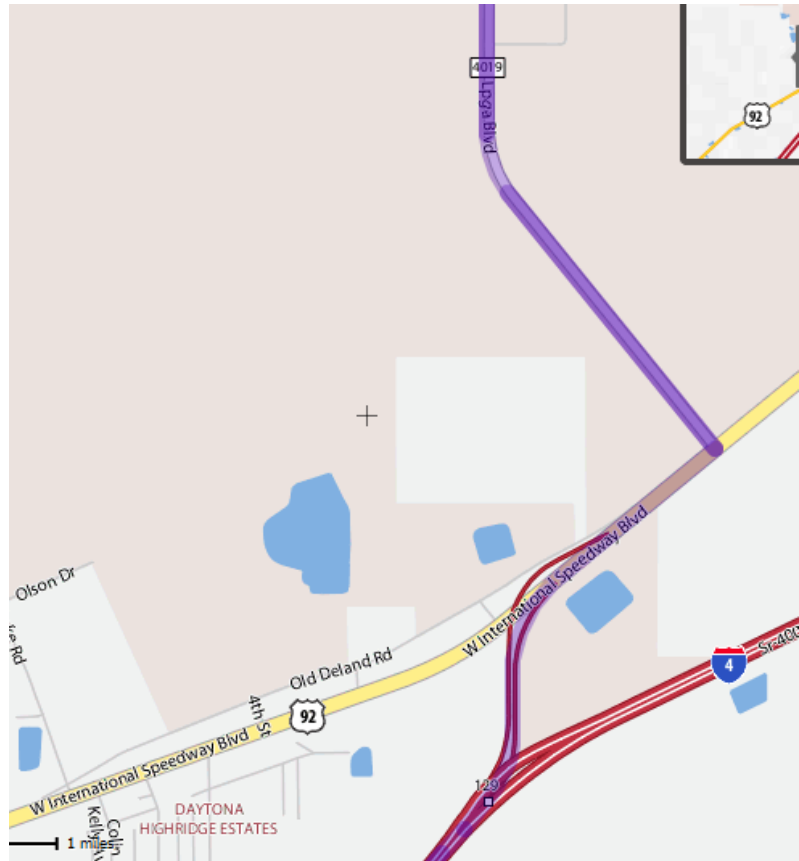

Directions for Mainland Game

Daytona Beach
Municipal Stadium

3651 LPGA Blvd
Daytona Beach, FL 32124

- Start at **865 S RONALD REAGAN BLVD, LONGWOOD** going toward **AMERICAN WAY** - go **0.7 mi**
- Turn Left on **W SR-434(SR-434 W)** - go **2.7 mi**
- Turn Right to take ramp onto **I-4 E** toward **DAYTONA BCH.** - go **35.4 mi**
- Take Left exit **#129/DAYTONA BEACH** onto **W INTERNATIONAL SPEEDWAY BLVD(US-92 E)** - go **1.6 mi**
- Turn Left on **LPGA BLVD(CR-4019)** - go **2.8 mi**
- Arrive at **3651 LPGA BLVD, DAYTONA BEACH,** on the Right